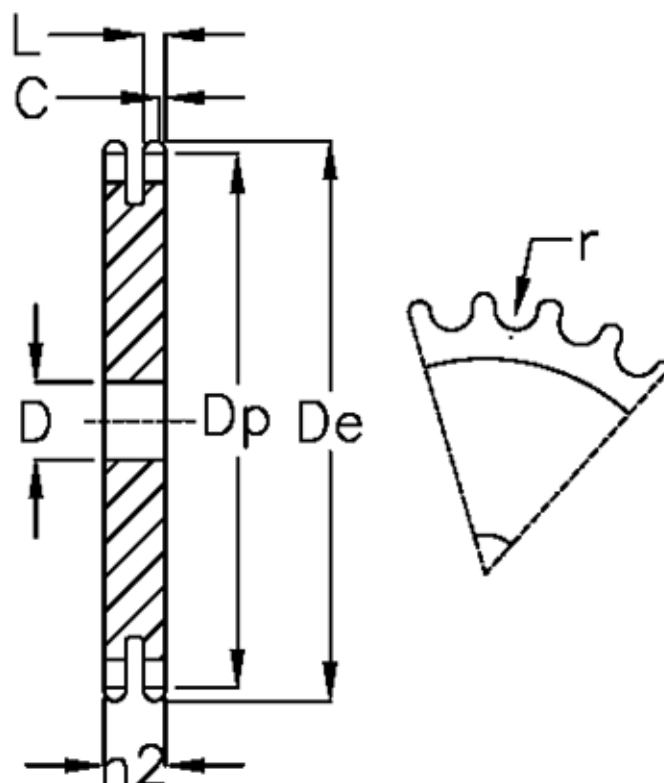

Article number: 616022010032

Description: Plate wheel 24 B-2 Z=32 duplex

Measures

C	= 4
D	= 40
De	= 403.7
Dp	= 388.69
For chain size	= 1 1/2 x 1
For chain type	= 24 B-2
h2	= 72
L	= 23.6

Number of teeth	= 32
r	= 25.4